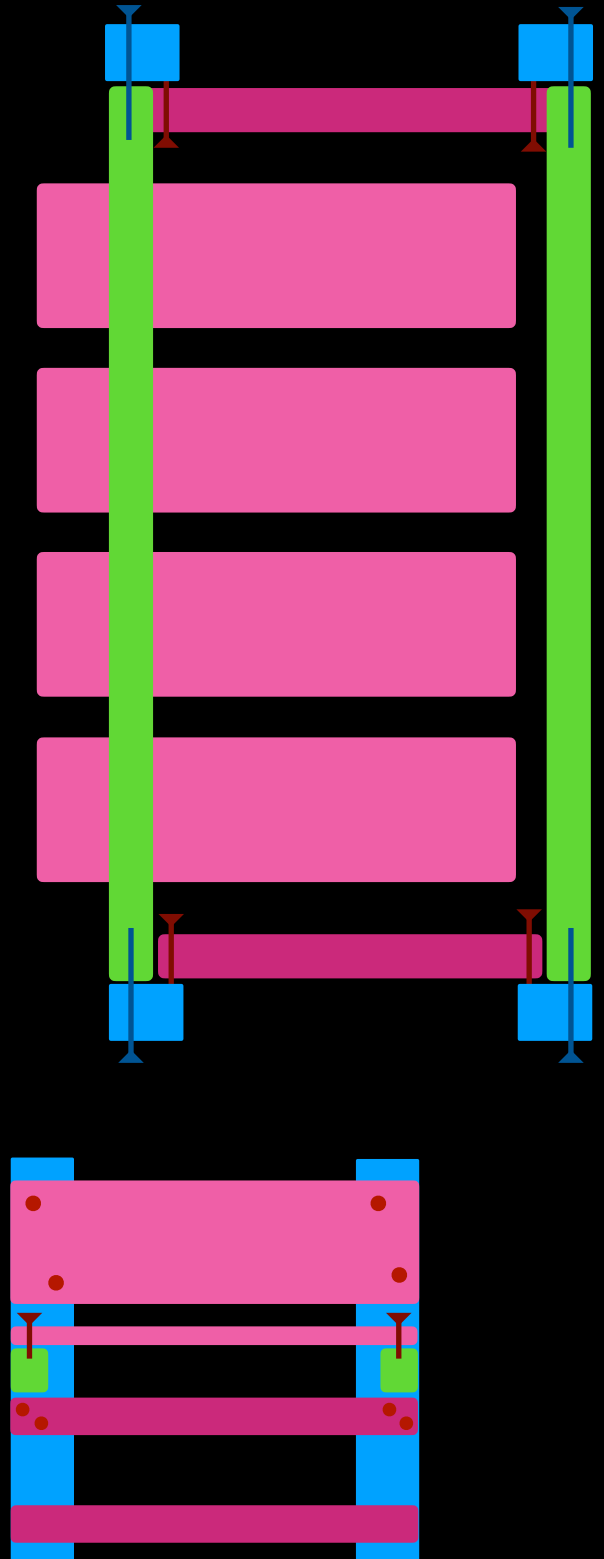

Project: Loft Bed

Asanté Mills

Pieces : N/A **A**

Fits Twin XL 38" x  
Frame 40" x 82"

 3" x 2" x 8'

 2" x 4" x 8'

 2" x 4" x 6.5'

 2.5" x 1" x 40"

 5/8" x 9" x 40"

 3/8" x 2.5" x 8"

 1.5" x 1.8" x 21"

 3/8" x 2.5" x 61"

 3" x 2" x 89"

Project: Loft Bed

Asanté Mills

Pieces : N/A

**B**

Fits Twin XL 38" x 80"

Frame 40" x 82"

-  3"x2" 8'
-  2" x 4" x 6.5'
-  2.5"x1"x40"
-  5/8" x 9" x 40"
-  3/8" x 2.5" 8"
-  1.5" x 1.8" x 21"
-  3/8" x 2.5" 61"
-  3" x 2" x 89"

**Predrilled**